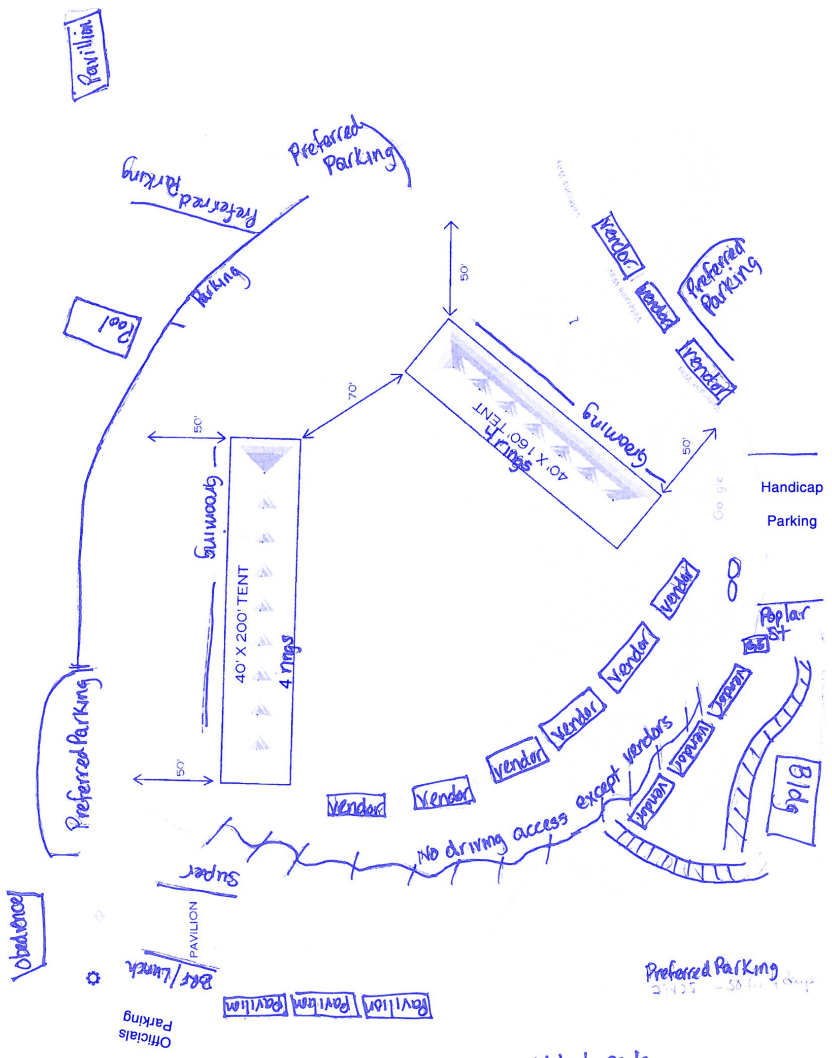

Not to scale