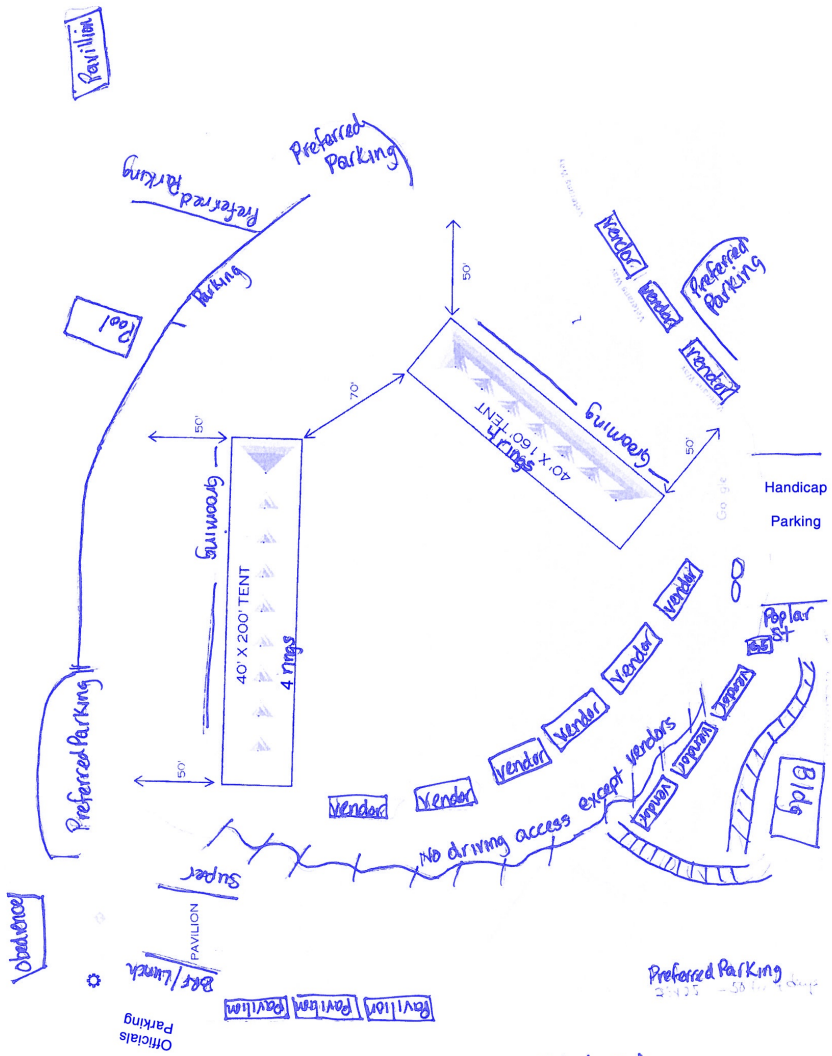

Not to scale

DIRECTIONS TO THE SHOW GROUNDS

From East and West: From Route 78 - Exit 49 A/B (formerly Exit 14 A/B) to 100 South right turn onto Route 222 West, bear left, 100 South through Macungie. Turn left at banner onto North Poplar Street.