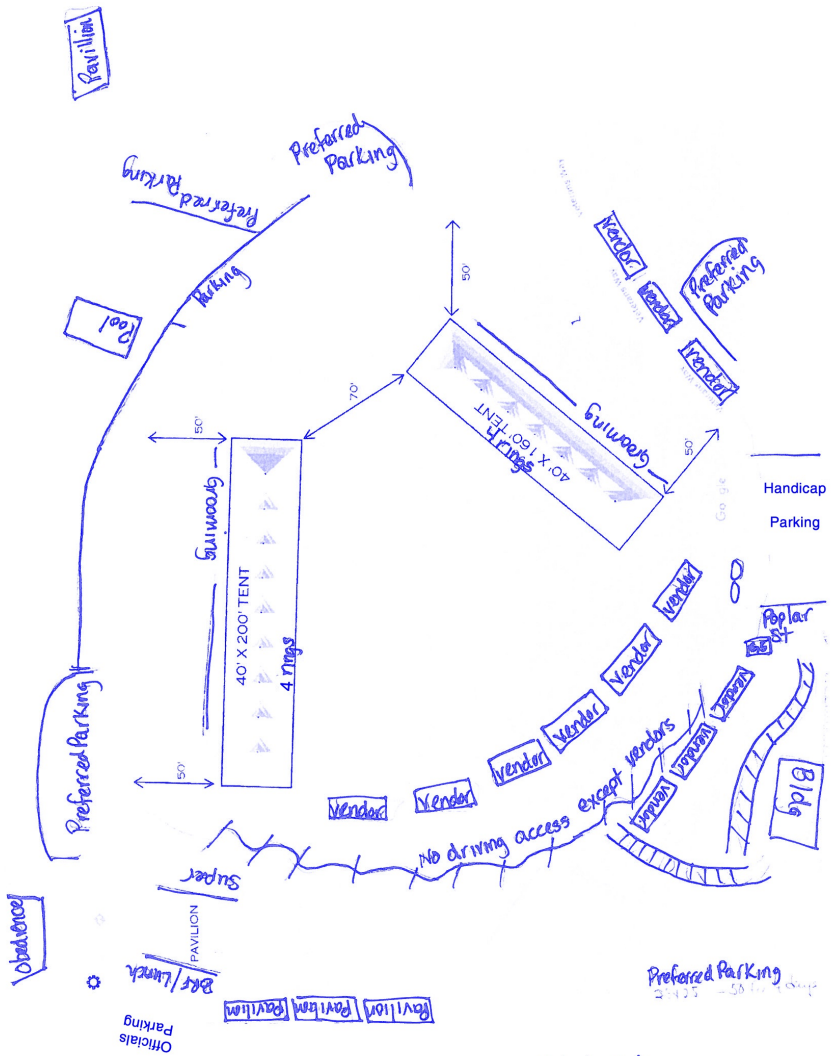

Not to scale